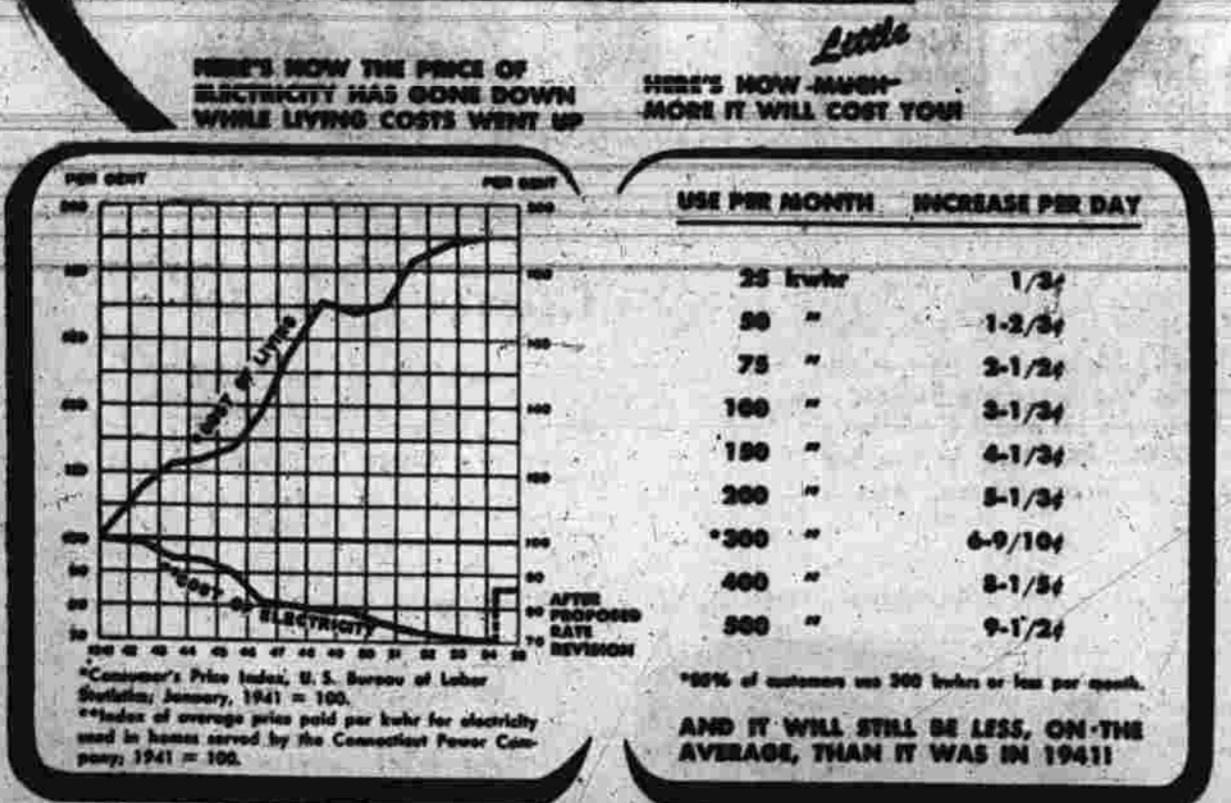

**THURSDAY
FRIDAY
SATURDAY**

LAST 3 DAYS
OF OUR GREATEST
CLEARANCE SALE

SAVE UP TO $4.06 ON SWEATERS	SAVE UP TO $11.11 ON WINTER JACKETS
SAVE UP TO $12.61 ON SPORT COATS	SAVE UP TO $13.61 ON TOP COATS
SAVE UP TO $5.06 PR. ON TROUSERS	SAVE UP TO $5.61 ON WOOL SHIRTS
SAVE UP TO $2.56 ON PAJAMAS	SAVE UP TO $6.06 PR. ON TAILOR-MADE FOOT WEAR

Keller's MEN'S WEAR
857 MAIN STREET — RUBINOW BUILDING

important
to every user of household electricity

PROPOSED NEW ELECTRIC RATE

The price for electricity used in the homes we serve has never been increased. In fact, as a Connecticut Power Company customer, you are paying 50 per cent less per kilowatt hour than you did in 1941. We are proud of these facts.

But you know how the price of everything else you buy has gone up in the last few years. The cost of doing business, the prices of the things we buy and the wages we pay, have gone up between 67.7% and 167% since 1941.

That is why we have filed a request for a new rate with the Public Utilities Commission. The new rate is higher than the present schedule, but, if you are an average user of electricity, you will still be paying less per kilowatt than you did in 1941.

With the new rate, you can be sure, as you have been in the past, that the electricity will be there when you want to use it. That dependability, we think, is what you want most in electric service.

THE CONNECTICUT POWER COMPANY

terrific
BUYS
for the Value-wise!
Silver Plate Flatware

1. ONE 88-Pc. SET 1881 DEL MAR PATTERN WITH CHEST. REG. $79.75 NOW **$49.75**
   - ONE 55-Pc. SET 1881 CAPRI PATTERN WITH CHEST. REG. $59.75 NOW **$35.75**
   - ONE 42-Pc. SET 1881 SILVER WITH CHEST. REG. $47.50 NOW **$28.50**
   - TWO 53-Pc. SETS SILVER, EACH WITH CHEST. REG. $42.50 NOW **$25.50**
2. THESE ARE DISCONTINUED PATTERNS.

1. **40% OFF ODD SERVING PIECES**
   NO EXCHANGES
2. **GLASS STEMWARE**
3. WREATH PATTERN, REG. 79¢ EACH NOW 48¢ EACH
   - BERKLEY PATTERN, REG. $1.42 EACH NOW 85¢ EACH
   - ATHLONE PATTERN, REG. $1.50 EACH NOW 90¢ EACH
4. **16 Pc. Modern Pottery Starter Sets**
5. 4 CUPS, 4 SAUCERS, 4 LUNCHEON, 4 BREAD and BUTTER. REG. $11.20 NOW **$6.75**
   - WITH DINNER INSTEAD OF LUNCHEON PLATES. REG. $12.60 NOW **$7.50**

Valentine Special — 25% Off Rings and Jewelry

Mather's
JEWELERS
533 MAIN ST. MANCHESTER

now

Made with Platinum
a brand-new gasoline

new

ATLANTIC

PREMIUM

Atlantic Premium — a new name and a new gasoline.

This gasoline is the result of a different refining process, developed through Atlantic research*. The precious metal, platinum, is the key material in this process.

Because of platinum refining, Atlantic Premium has extremely high anti-knock properties.

This is important to you for it means exceptionally smooth combustion and that, in turn, means exceptional power and performance.

This new gasoline is ready for you now at the ATLANTIC PREMIUM pump. Won't you try it?

keeps your car on the go